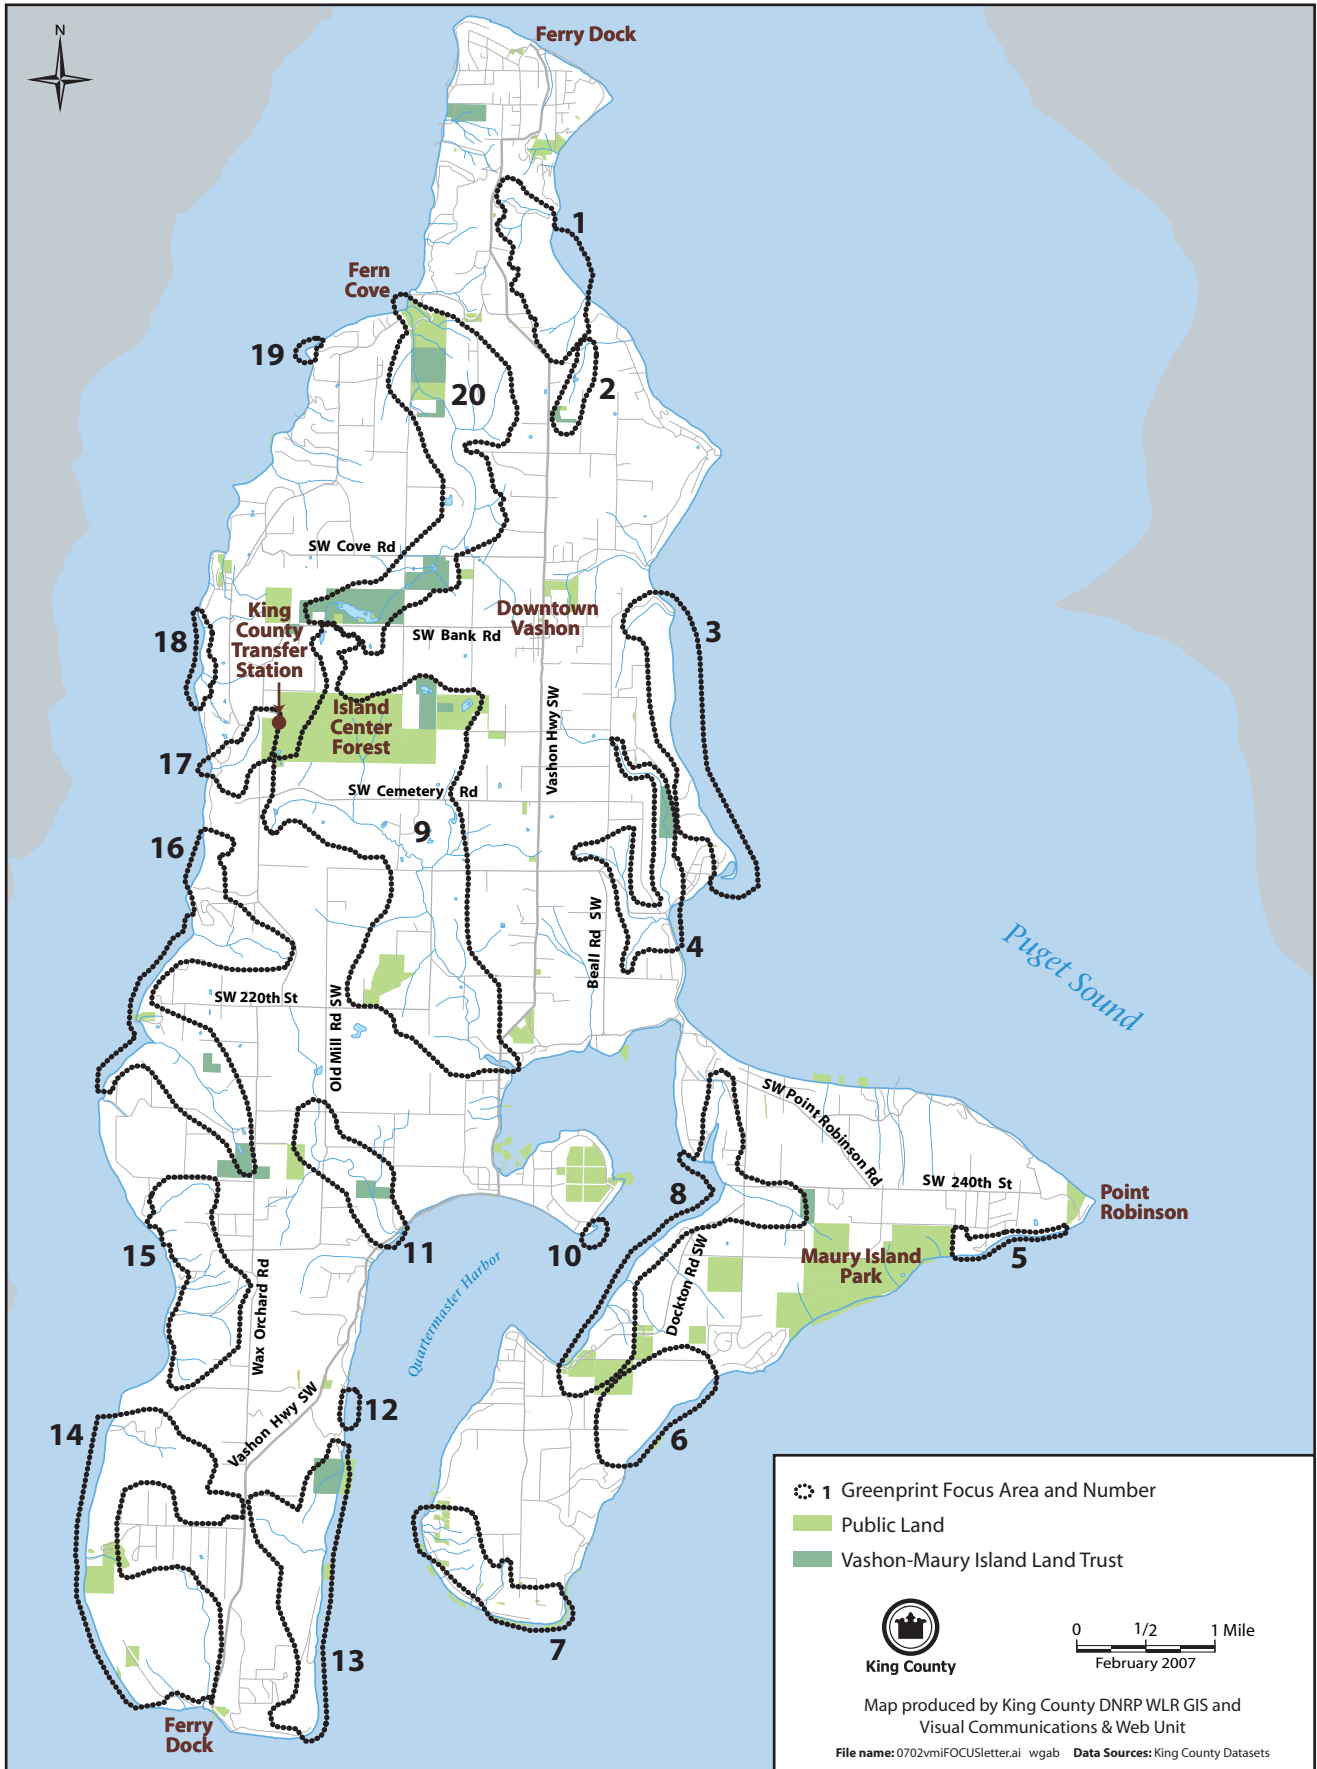

Vashon-Maury Island Greenprint Focus Areas