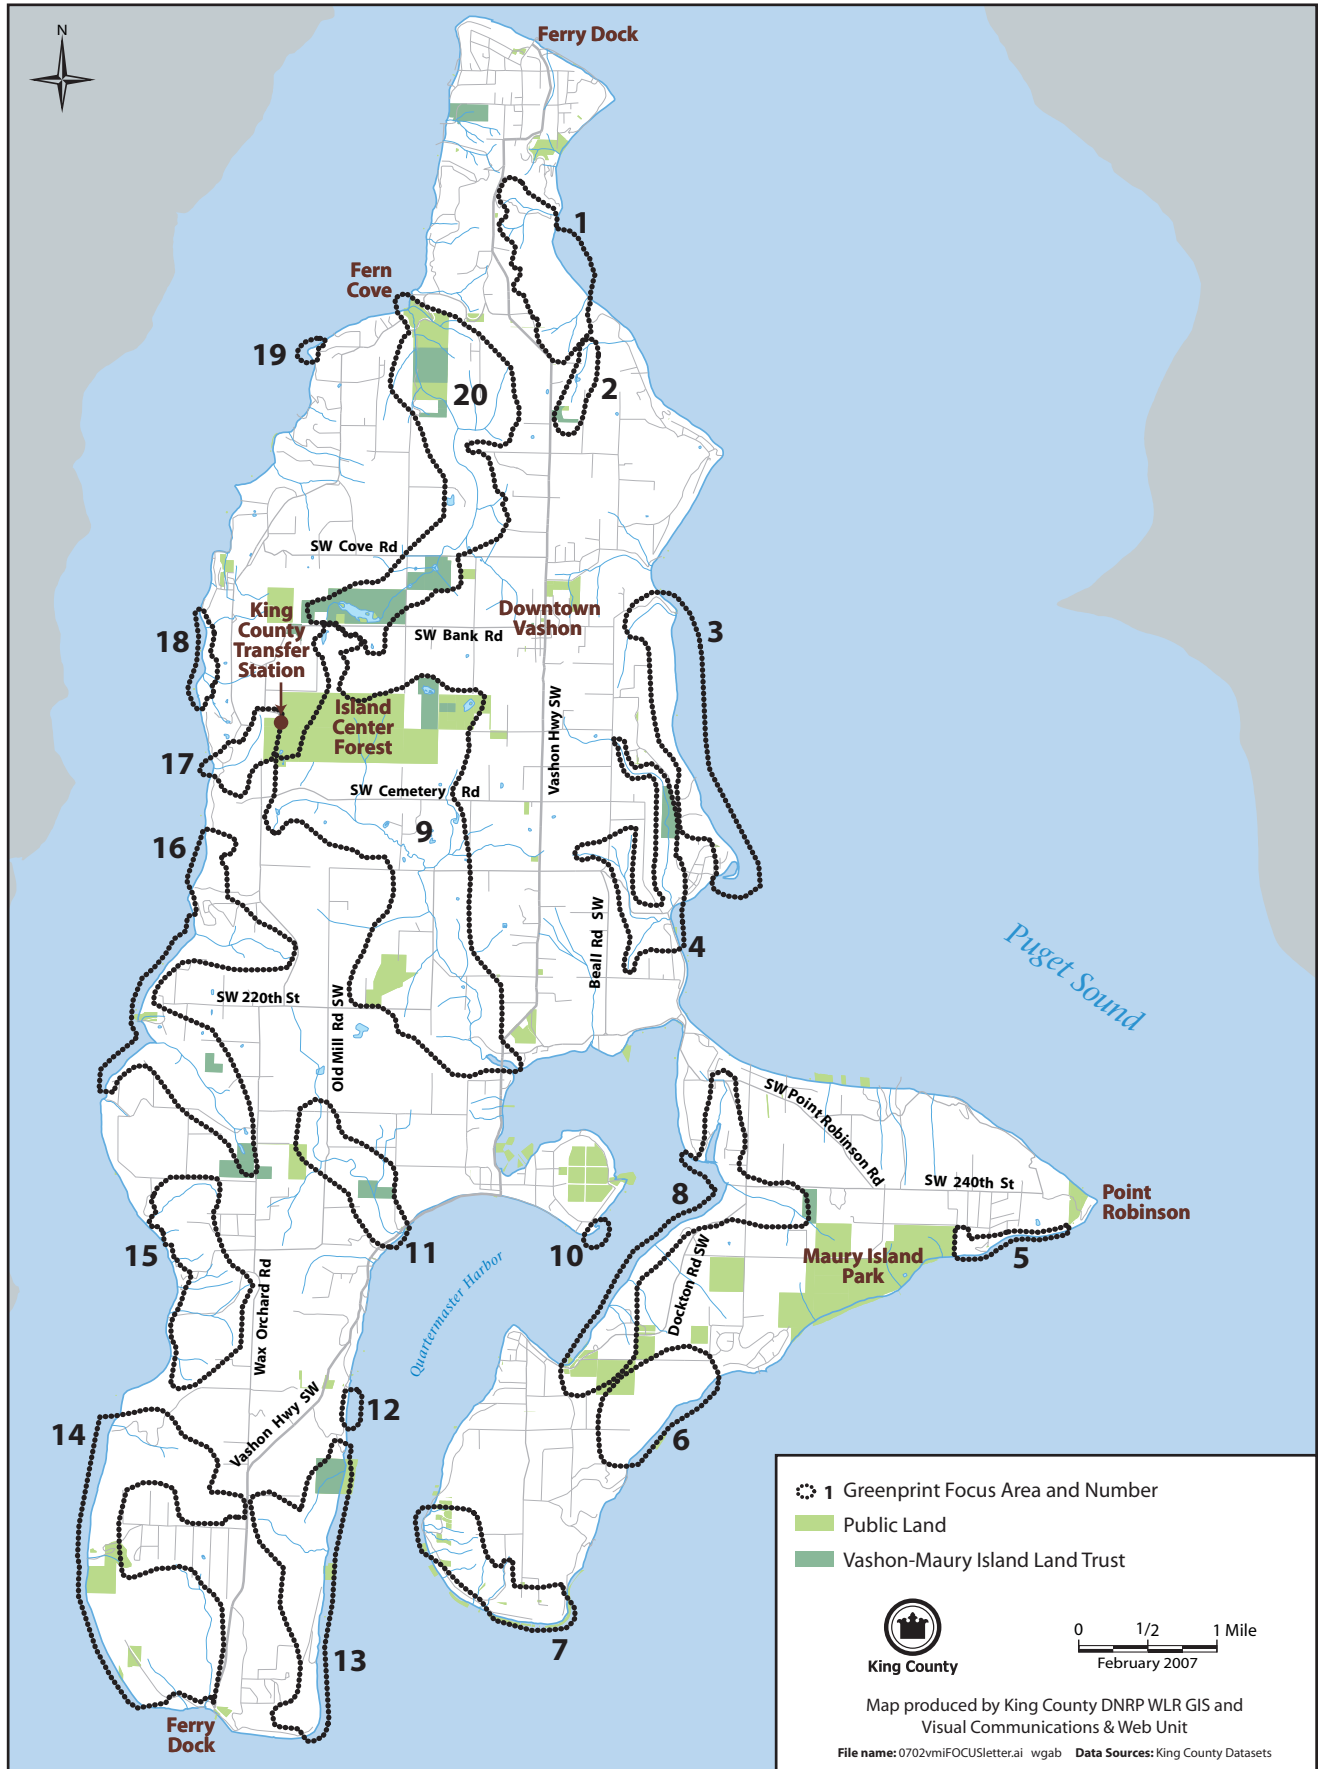

Vashon-Maury Island Greenprint Focus Areas